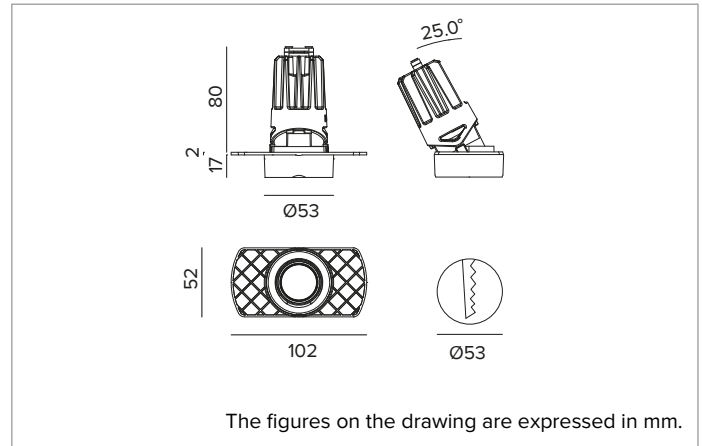

1T8456ELTR | CTEVO ARCHITECTURAL 58

Adjustable recessed LED projector in a trimless version

	3500K	H(m)	D(m)	Emax(lx)
	Ra90		53°	
Fixture Power	10W	1	0.99	1235
Source Flux	1217lm	2	1.99	309
Fixture Flux	890lm	3	2.98	137
Efficacy	92lm/W	4	3.98	77
TS1336	Imax=1022cd/klm	Imax	1244cd	5
			4.97	49

CCT nominal: 3500K

Lifetime (L80/B10): >50000h tq +25°C

ILLUMINOTECHNICAL CHARACTERISTICS

WFL Version - a moulded white plastic optical holder with convex faceted highly reflective anodised aluminium precision optics, a holographic diffusion filter and a black silicone cut off ring. UGR<19 (EN 12464-1).

Optic: REFLECTOR

Beam angles: WFL

Optical efficiency: 73%

Fixture flux: 890lm

Luminous efficacy: 92lm/W

Photobiological safety: Compliant with RG1 low risk group

MECHANICAL CHARACTERISTICS

Moulded white plastic optic holder and die-cast aluminium heat sink in black color. White colour cover. The optical unit can be adjusted up to 30° on the vertical plane. Trimless version with a load-bearing element for installation and finishing in plasterboard.